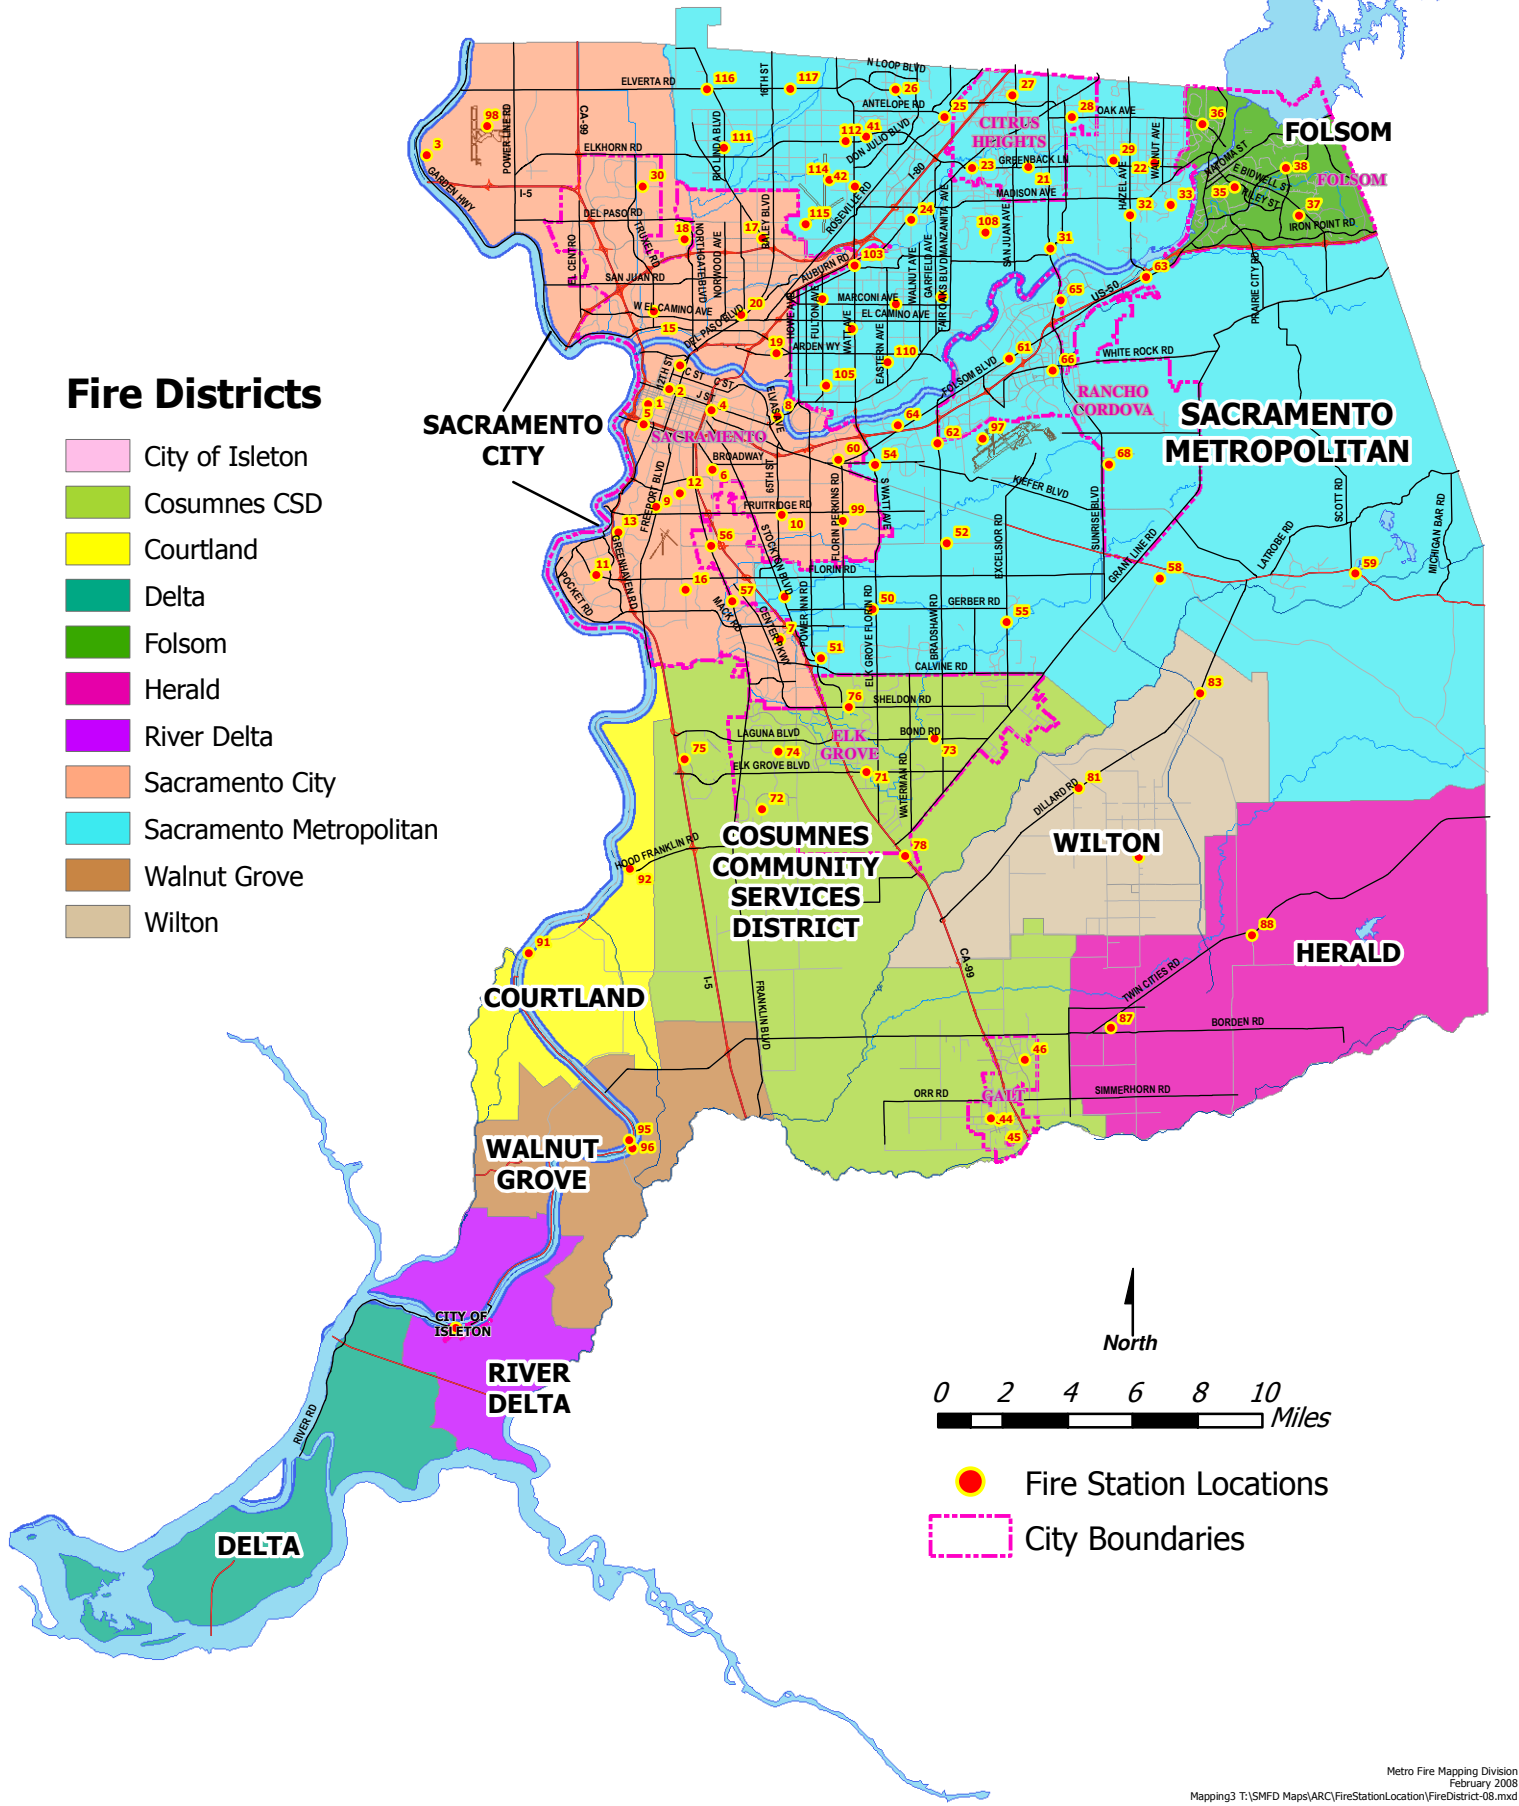

Sacramento County Fire Districts

Fire Districts

- City of Isleton
- Cosumnes CSD
- Courtland
- Delta
- Folsom
- Herald
- River Delta
- Sacramento City
- Sacramento Metropolitan
- Walnut Grove
- Wilton

- Fire Station Locations
- City Boundaries